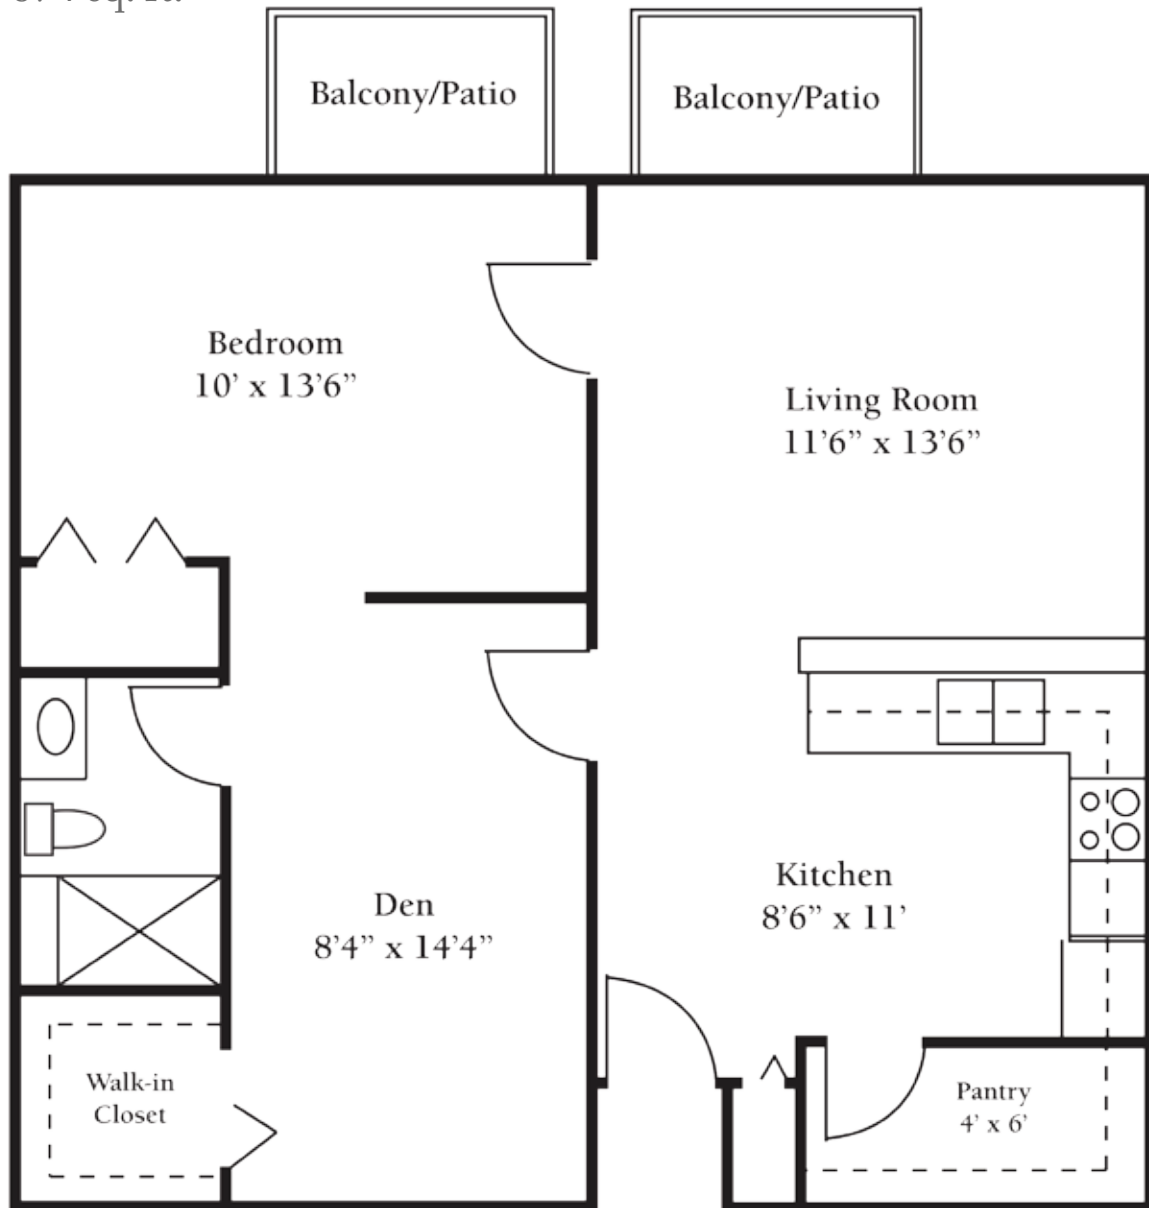

FLOOR PLANS

The Dogwood

One Bedroom with Den

Approx. 674 sq. ft.

Floor plans may vary.