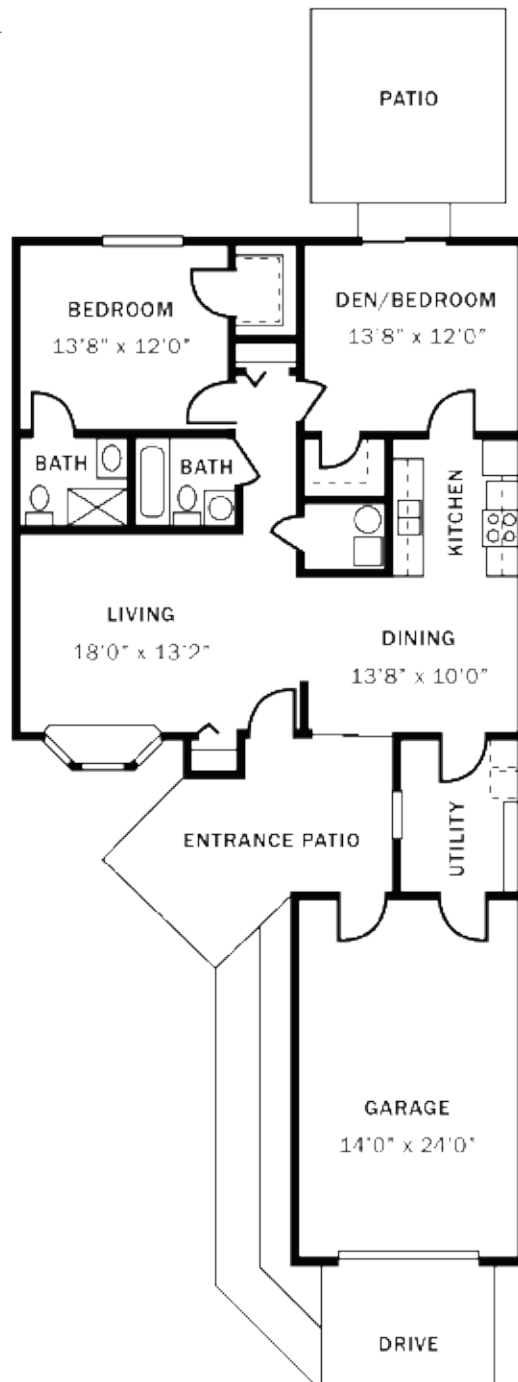

FLOOR PLANS

Lady Wynn

One Bedroom/
One Bath
Approx. 834 sq. ft.

Floor plans may vary.

FOXWOOD SPRINGS
SENIOR LIVING

FLOOR PLANS

Lady Merle

Two Bedroom/One Bath
Approx. 1,106 sq. ft.

Floor plans may vary.

FLOOR PLANS

Lady Ruth

Two Bedroom/Two Bath
Approx. 1,106 sq. ft.

Floor plans may vary.

FLOOR PLANS

Sir Thomas

Two Bedroom/One Bath
Approx. 1,128 sq. ft.

Floor plans may vary.

FLOOR PLANS

Sir James

Two Bedroom/Two Bath
Approx. 1,230 sq. ft.

Floor plans may vary.

FLOOR PLANS

Sir Richard

Two Bedroom/
One and a half Bath
Approx. 1,258 sq. ft.

Floor plans may vary.

FLOOR PLANS

Lady Dean

Two Bedroom/Two Bath
Approx. 1,274 sq. ft.

Floor plans may vary.

FLOOR PLANS

Lady Lee

Two Bedroom/Two Bath
Approx. 1,302 sq. ft.