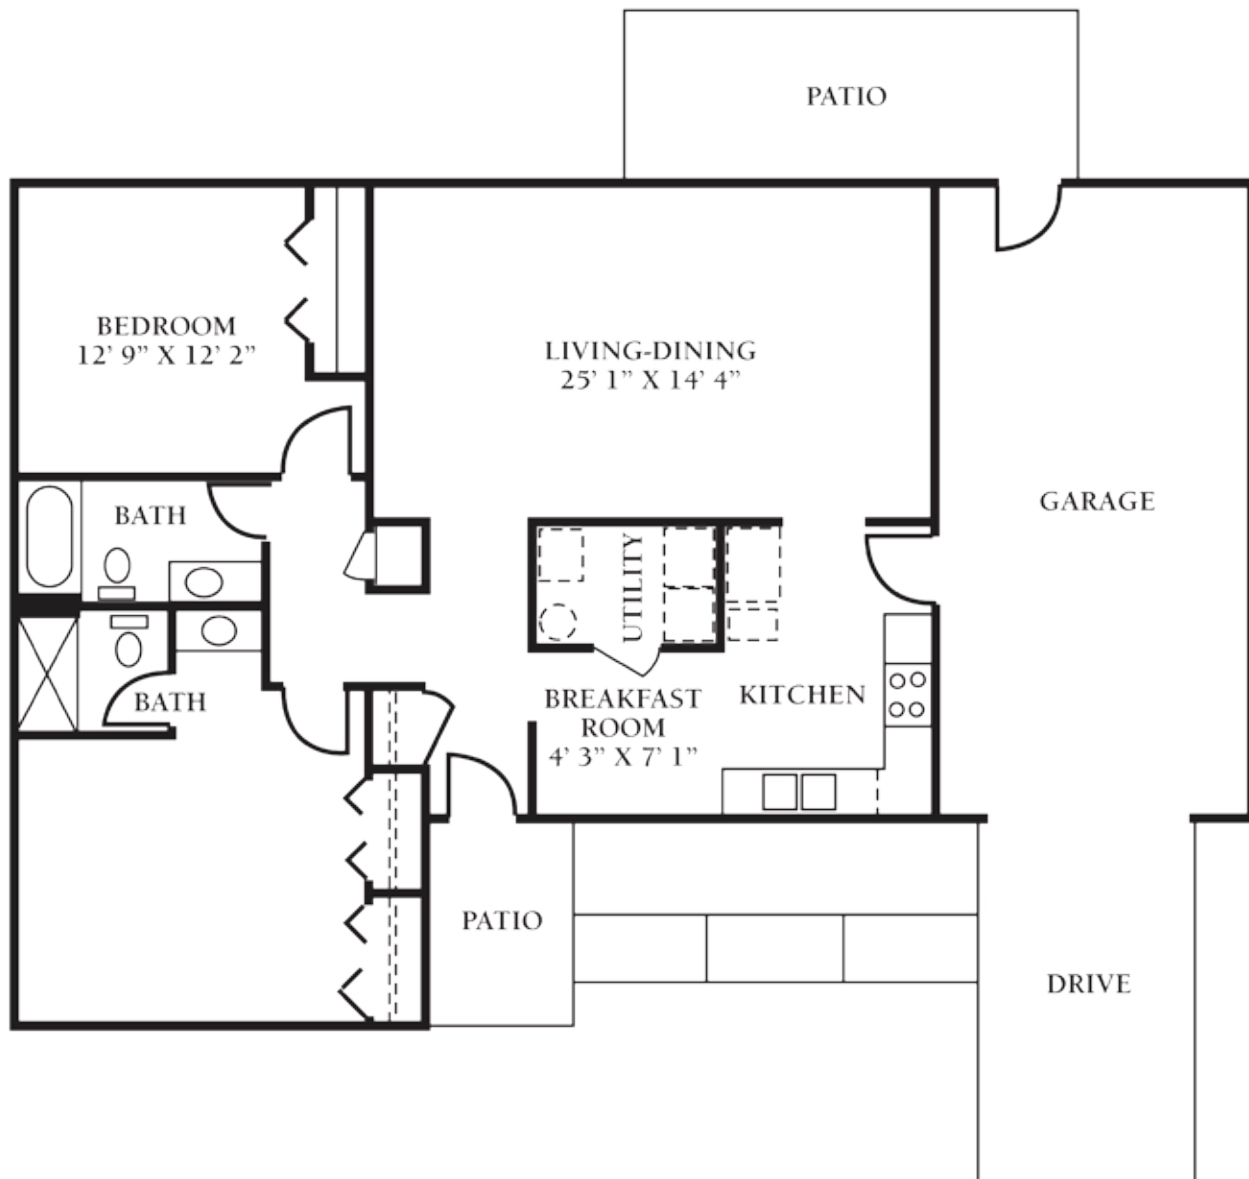

FLOOR PLANS

Lady Wynn

One Bedroom/
One Bath
Approx. 834 sq. ft.

Floor plans may vary.

FOXWOOD SPRINGS
SENIOR LIVING

FLOOR PLANS

Lady Merle

Two Bedroom/One Bath
Approx. 1,106 sq. ft.

Floor plans may vary.

FLOOR PLANS

Lady Dean

Two Bedroom/Two Bath
Approx. 1,274 sq. ft.

Floor plans may vary.

FLOOR PLANS

Lady Lee

Two Bedroom/Two Bath
Approx. 1,302 sq. ft.

Floor plans may vary.

FLOOR PLANS

Sir William

Two Bedroom/Two Bath
Approx. 1,330 sq. ft.

Floor plans may vary.

FLOOR PLANS

Sir Phillip

Two Bedroom/
Two Bath
Approx.
1,343 sq. ft.

Floor plans may vary.

FLOOR PLANS

Sir Henry

Two Bedroom/
Two Bath
Approx.
1,434 sq. ft.

Floor plans may vary.