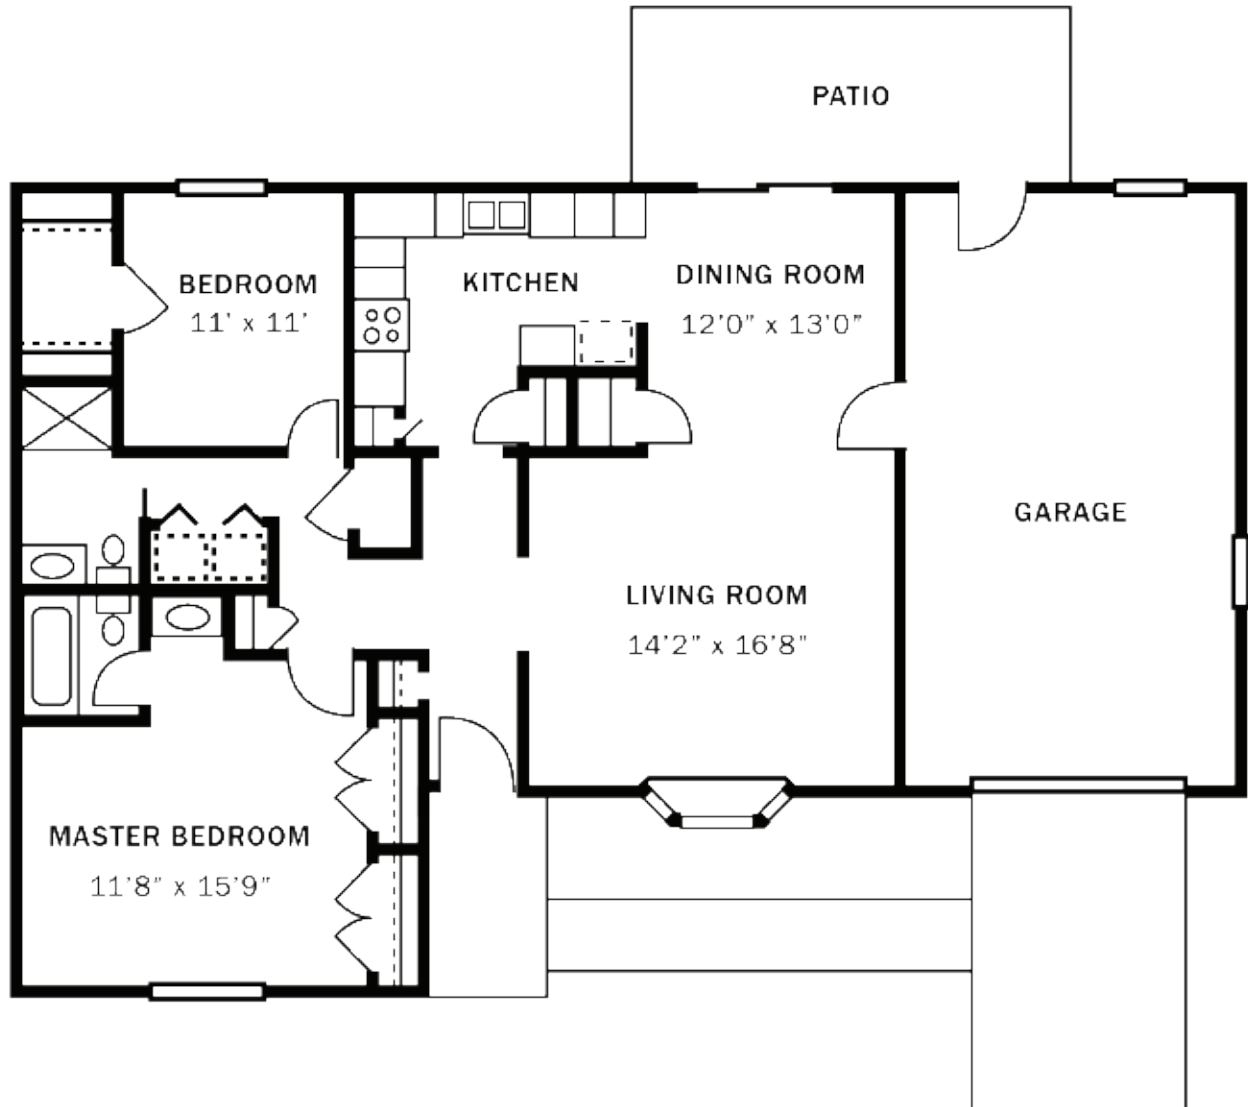

Floor plans may vary.

FLOOR PLANS

Sir James

Two Bedroom/Two Bath
Approx. 1,230 sq. ft.

Floor plans may vary.

FLOOR PLANS

Sir Richard

Two Bedroom/
One and a half Bath
Approx. 1,258 sq. ft.

Floor plans may vary.

FLOOR PLANS

Lady Dean

Two Bedroom/Two Bath
Approx. 1,274 sq. ft.

Floor plans may vary.

FLOOR PLANS

Lady Lee

Two Bedroom/Two Bath
Approx. 1,302 sq. ft.

Floor plans may vary.

FLOOR PLANS

Sir William

Two Bedroom/Two Bath
Approx. 1,330 sq. ft.

Floor plans may vary.

FLOOR PLANS

Sir Phillip

Two Bedroom/
Two Bath
Approx.
1,343 sq. ft.

Floor plans may vary.

FLOOR PLANS

Sir Henry

Two Bedroom/
Two Bath
Approx.
1,434 sq. ft.

Floor plans may vary.