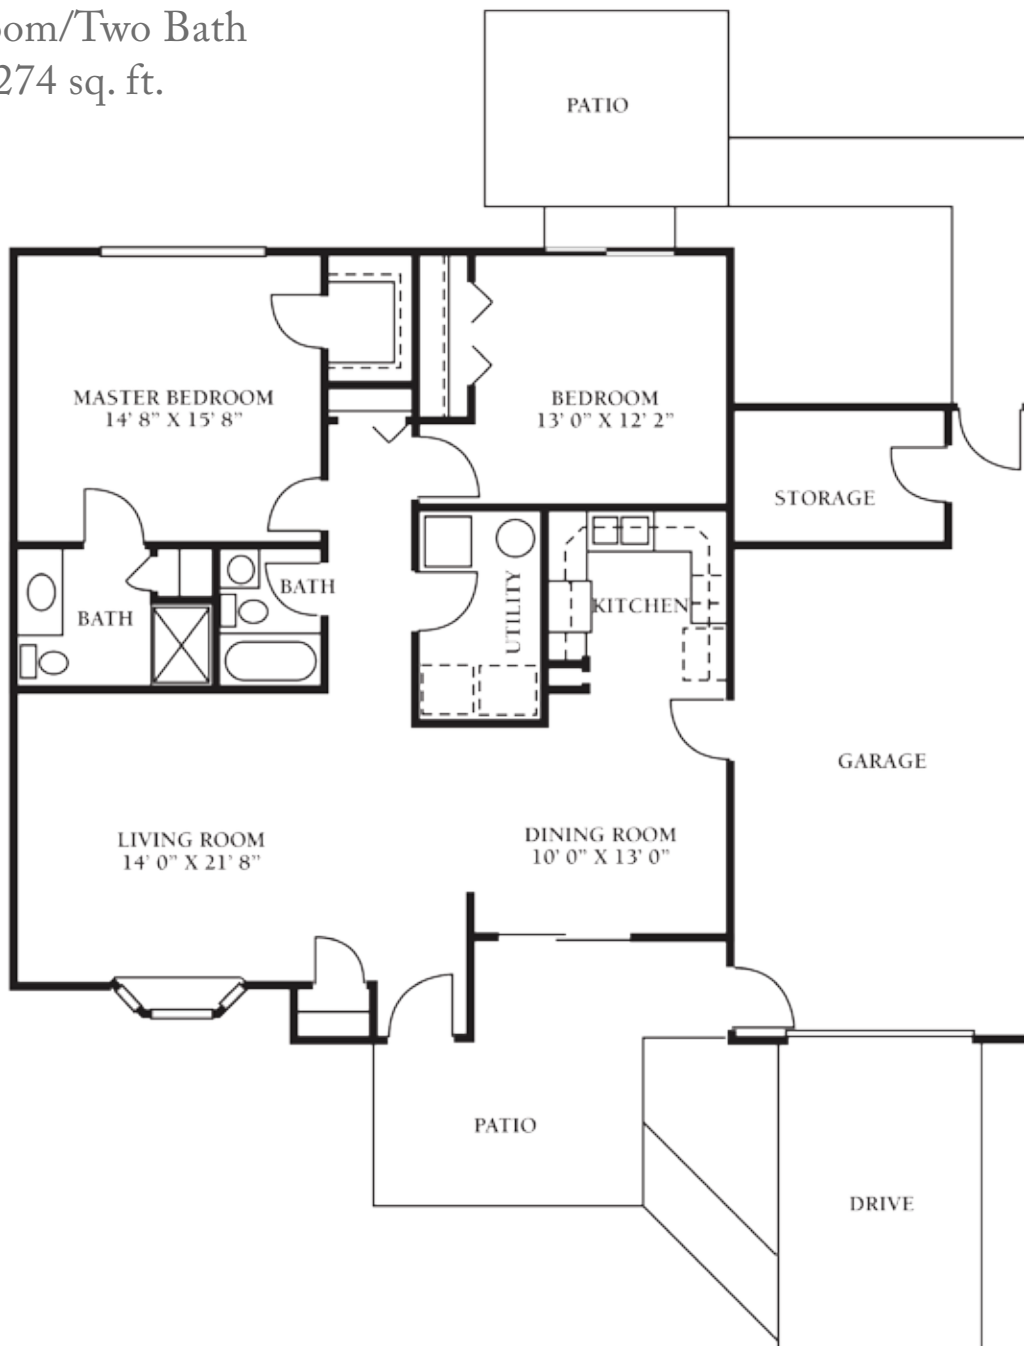

FLOOR PLANS

Lady Wynn

One Bedroom/
One Bath
Approx. 834 sq. ft.

Floor plans may vary.

FOXWOOD SPRINGS
SENIOR LIVING

FLOOR PLANS

Lady Merle

Two Bedroom/One Bath
Approx. 1,106 sq. ft.

Floor plans may vary.

FLOOR PLANS

Lady Ruth

Two Bedroom/Two Bath
Approx. 1,106 sq. ft.

Floor plans may vary.

FLOOR PLANS

Sir Thomas

Two Bedroom/One Bath
Approx. 1,128 sq. ft.

Floor plans may vary.

FLOOR PLANS

Sir James

Two Bedroom/Two Bath
Approx. 1,230 sq. ft.

Floor plans may vary.

FLOOR PLANS

Sir Richard

Two Bedroom/
One and a half Bath
Approx. 1,258 sq. ft.

Floor plans may vary.

FLOOR PLANS

Lady Dean

Two Bedroom/Two Bath
Approx. 1,274 sq. ft.

Floor plans may vary.

FLOOR PLANS

Lady Lee

Two Bedroom/Two Bath
Approx. 1,302 sq. ft.