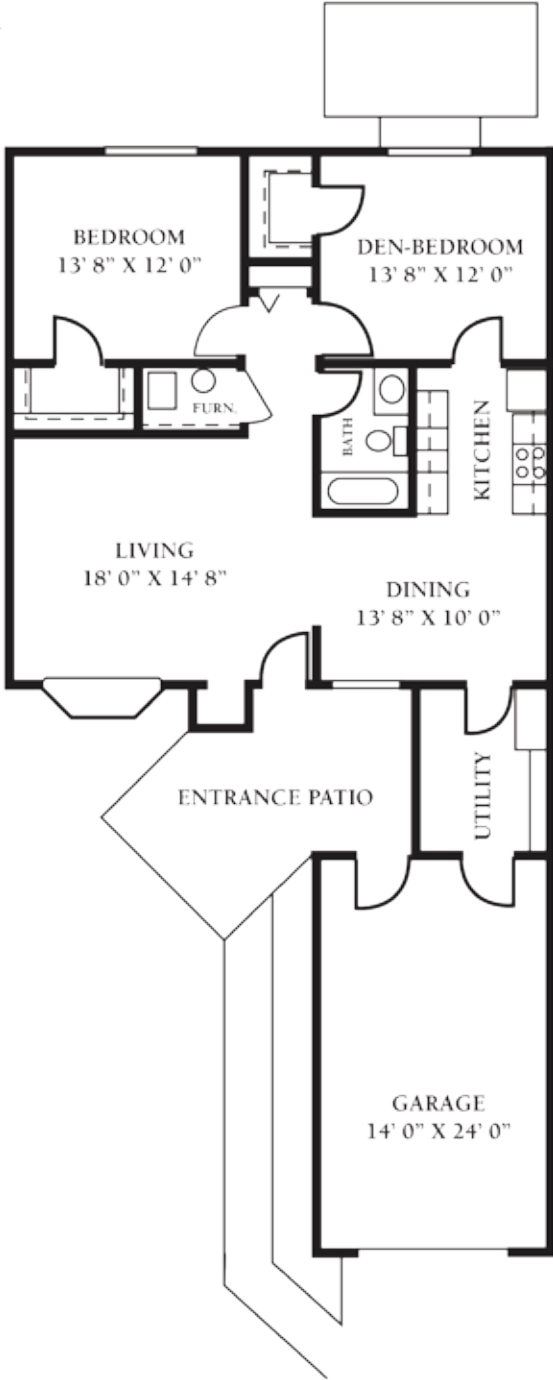

FLOOR PLANS

Lady Wynn

One Bedroom/
One Bath
Approx. 834 sq. ft.

Floor plans may vary.

FOXWOOD SPRINGS
SENIOR LIVING

FLOOR PLANS

Lady Merle

Two Bedroom/One Bath
Approx. 1,106 sq. ft.

Floor plans may vary.

FLOOR PLANS

Lady Ruth

Two Bedroom/Two Bath
Approx. 1,106 sq. ft.

Floor plans may vary.

FLOOR PLANS

Sir Thomas

Two Bedroom/One Bath
Approx. 1,128 sq. ft.

Floor plans may vary.

FLOOR PLANS

Sir James

Two Bedroom/Two Bath
Approx. 1,230 sq. ft.

Floor plans may vary.

FLOOR PLANS

Sir Richard

Two Bedroom/
One and a half Bath
Approx. 1,258 sq. ft.

Floor plans may vary.

FLOOR PLANS

Lady Dean

Two Bedroom/Two Bath
Approx. 1,274 sq. ft.

Floor plans may vary.

FLOOR PLANS

Lady Lee

Two Bedroom/Two Bath
Approx. 1,302 sq. ft.