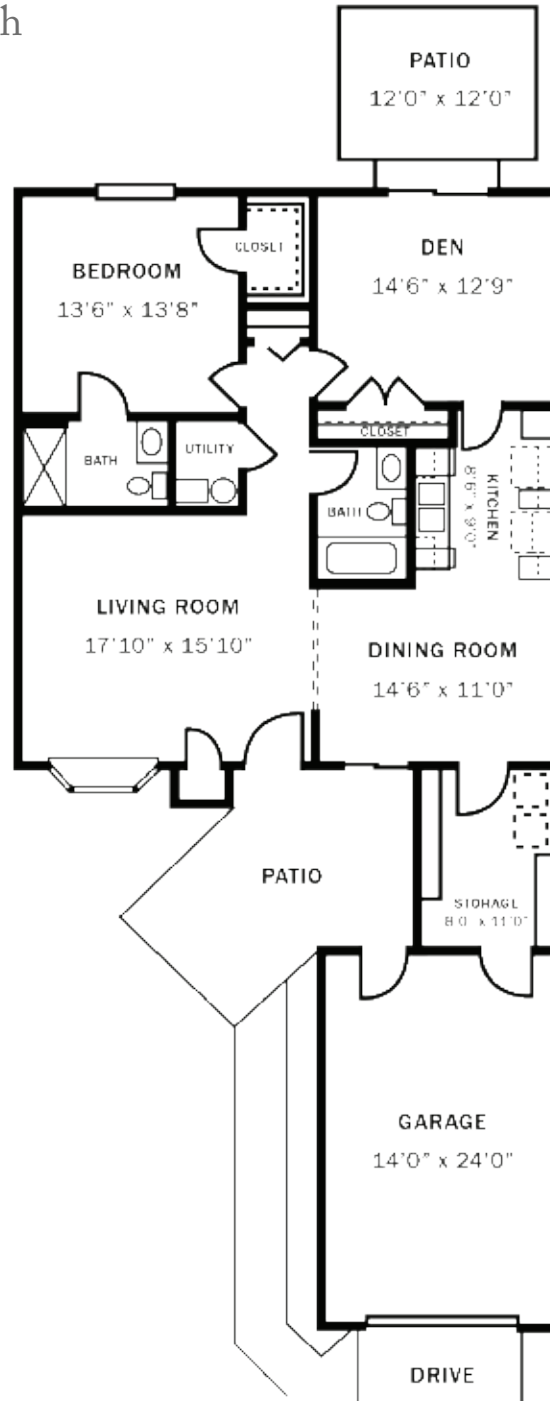

FLOOR PLANS

Lady Wynn

One Bedroom/
One Bath
Approx. 834 sq. ft.

Floor plans may vary.

FOXWOOD SPRINGS
SENIOR LIVING

FLOOR PLANS

Lady Merle

Two Bedroom/One Bath
Approx. 1,106 sq. ft.

Floor plans may vary.

FLOOR PLANS

Lady Ruth

Two Bedroom/Two Bath
Approx. 1,106 sq. ft.

Floor plans may vary.

FLOOR PLANS

Sir Thomas

Two Bedroom/One Bath
Approx. 1,128 sq. ft.

Floor plans may vary.

FLOOR PLANS

Sir James

Two Bedroom/Two Bath
Approx. 1,230 sq. ft.

Floor plans may vary.

FLOOR PLANS

Sir Richard

Two Bedroom/
One and a half Bath
Approx. 1,258 sq. ft.

Floor plans may vary.

FLOOR PLANS

Lady Dean

Two Bedroom/Two Bath
Approx. 1,274 sq. ft.

Floor plans may vary.

FLOOR PLANS

Lady Lee

Two Bedroom/Two Bath
Approx. 1,302 sq. ft.