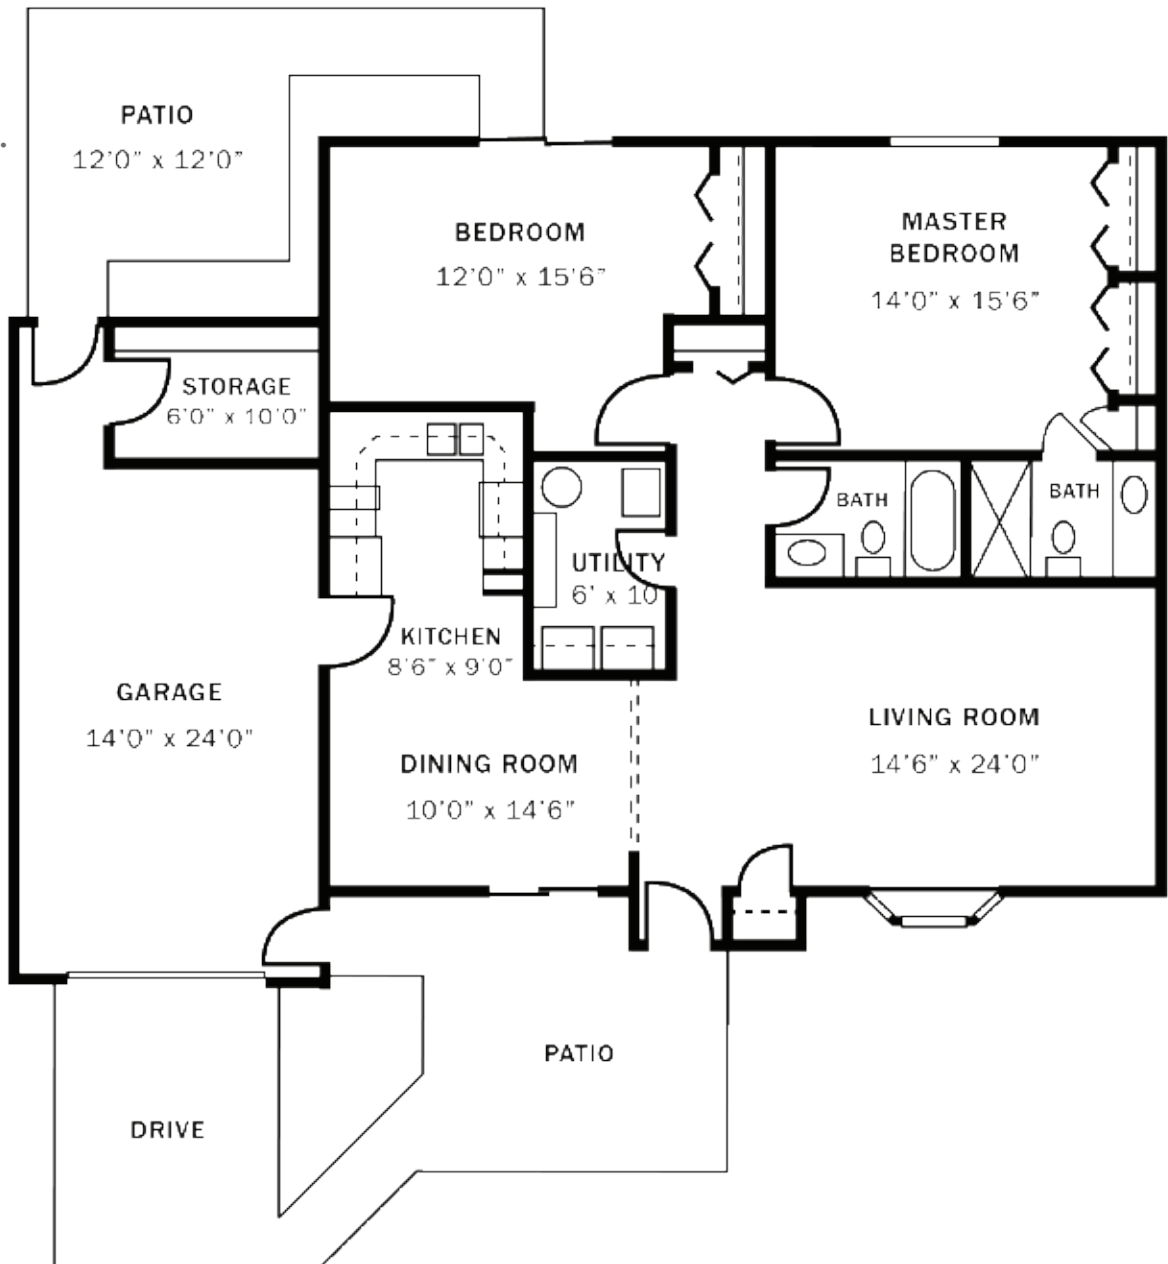

FLOOR PLANS

Lady Wynn

One Bedroom/
One Bath
Approx. 834 sq. ft.

Floor plans may vary.

FOXWOOD SPRINGS
SENIOR LIVING

FLOOR PLANS

Lady Merle

Two Bedroom/One Bath
Approx. 1,106 sq. ft.

Floor plans may vary.

FLOOR PLANS

Lady Dean

Two Bedroom/Two Bath
Approx. 1,274 sq. ft.

Floor plans may vary.

FLOOR PLANS

Lady Lee

Two Bedroom/Two Bath
Approx. 1,302 sq. ft.

Floor plans may vary.

FLOOR PLANS

Sir William

Two Bedroom/Two Bath
Approx. 1,330 sq. ft.

Floor plans may vary.

FLOOR PLANS

Sir Phillip

Two Bedroom/
Two Bath
Approx.
1,343 sq. ft.

Floor plans may vary.

FLOOR PLANS

Sir Henry

Two Bedroom/
Two Bath
Approx.
1,434 sq. ft.

Floor plans may vary.