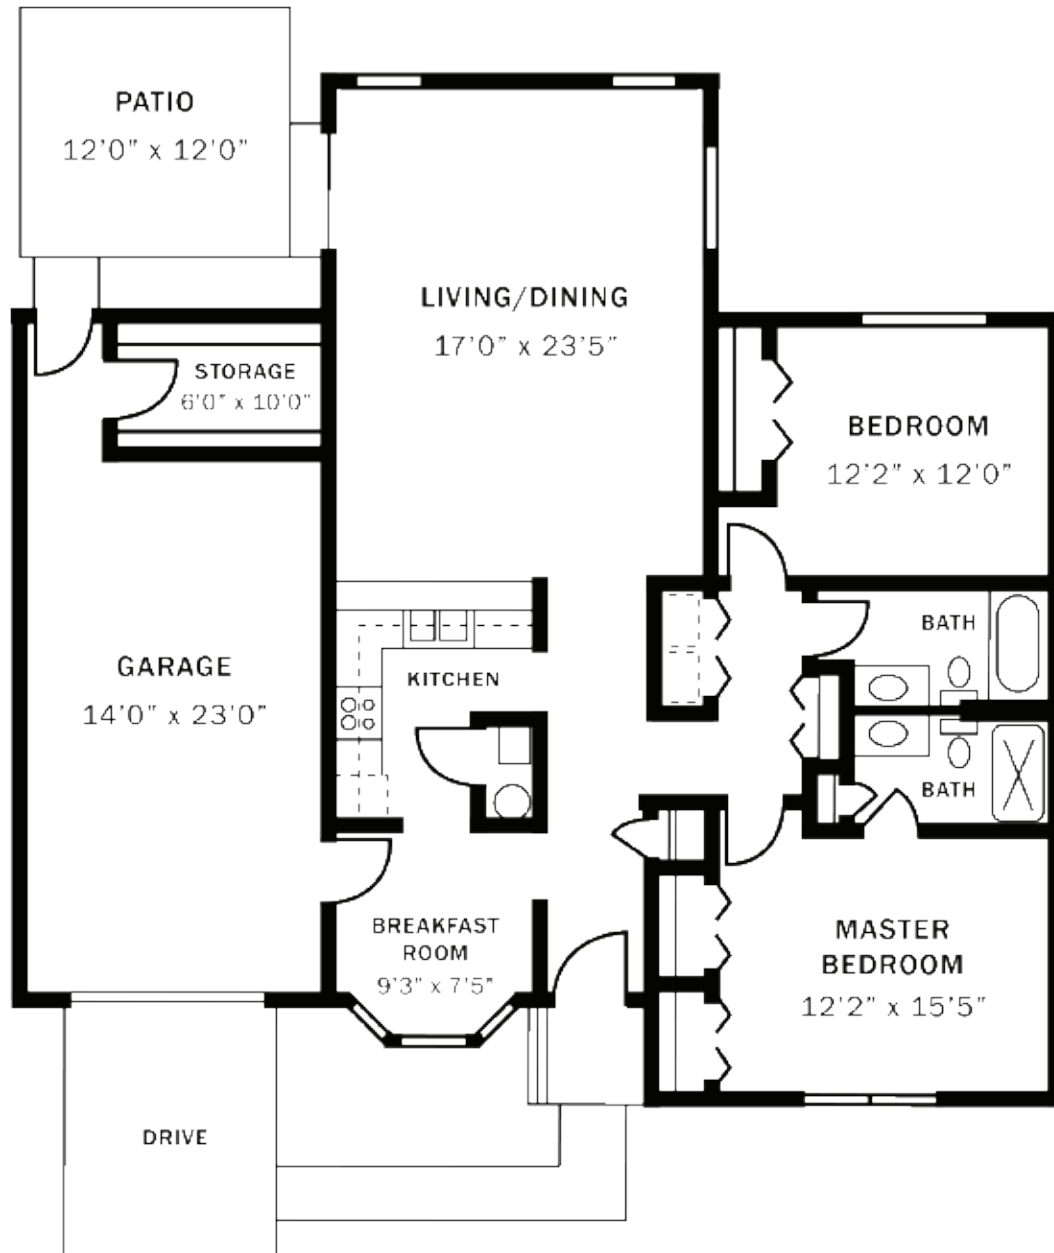

FLOOR PLANS

Lady Wynn

One Bedroom/
One Bath
Approx. 834 sq. ft.

Floor plans may vary.

FOXWOOD SPRINGS
SENIOR LIVING

FLOOR PLANS

Lady Merle

Two Bedroom/One Bath
Approx. 1,106 sq. ft.

Floor plans may vary.

FLOOR PLANS

Lady Dean

Two Bedroom/Two Bath
Approx. 1,274 sq. ft.

Floor plans may vary.

FLOOR PLANS

Lady Lee

Two Bedroom/Two Bath
Approx. 1,302 sq. ft.

Floor plans may vary.

FLOOR PLANS

Sir William

Two Bedroom/Two Bath
Approx. 1,330 sq. ft.

Floor plans may vary.

FLOOR PLANS

Sir Phillip

Two Bedroom/
Two Bath
Approx.
1,343 sq. ft.

Floor plans may vary.

FLOOR PLANS

Sir Henry

Two Bedroom/
Two Bath
Approx.
1,434 sq. ft.

Floor plans may vary.