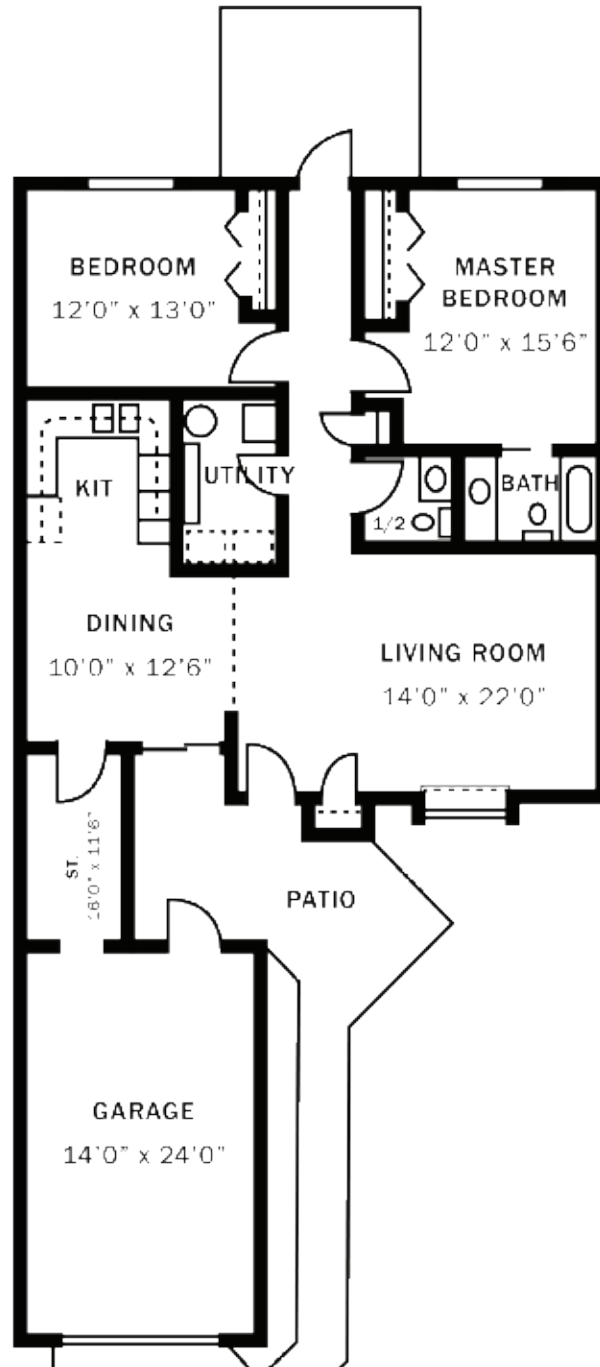

FLOOR PLANS

Lady Wynn

One Bedroom/
One Bath
Approx. 834 sq. ft.

Floor plans may vary.

FOXWOOD SPRINGS
SENIOR LIVING

FLOOR PLANS

Lady Merle

Two Bedroom/One Bath
Approx. 1,106 sq. ft.

Floor plans may vary.

FLOOR PLANS

Lady Ruth

Two Bedroom/Two Bath
Approx. 1,106 sq. ft.

Floor plans may vary.

FLOOR PLANS

Sir Thomas

Two Bedroom/One Bath
Approx. 1,128 sq. ft.

Floor plans may vary.

FLOOR PLANS

Sir James

Two Bedroom/Two Bath
Approx. 1,230 sq. ft.

Floor plans may vary.

FLOOR PLANS

Sir Richard

Two Bedroom/
One and a half Bath
Approx. 1,258 sq. ft.

Floor plans may vary.

FLOOR PLANS

Lady Dean

Two Bedroom/Two Bath
Approx. 1,274 sq. ft.

Floor plans may vary.

FLOOR PLANS

Lady Lee

Two Bedroom/Two Bath
Approx. 1,302 sq. ft.