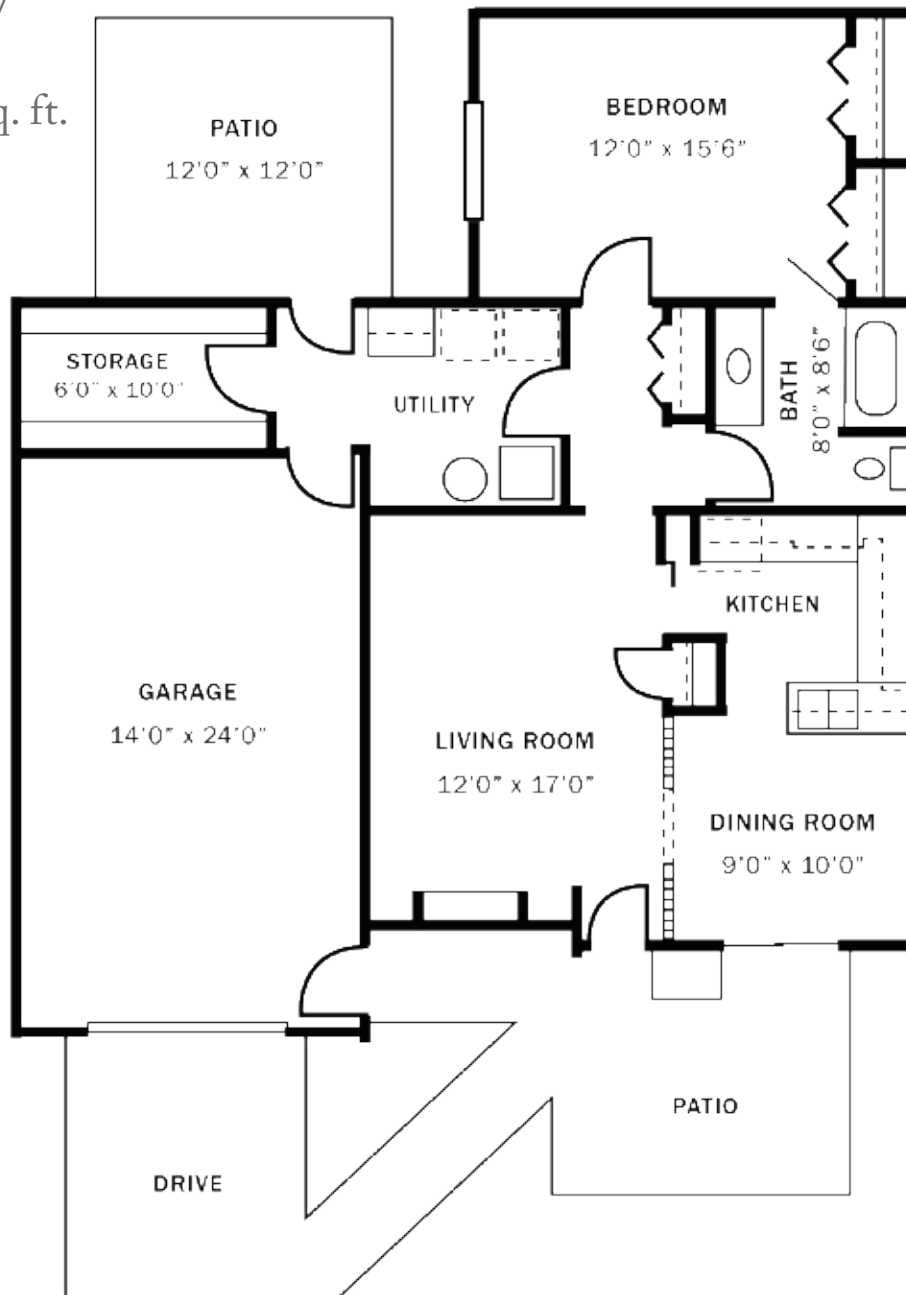

FLOOR PLANS

Lady Wynn

One Bedroom/
One Bath
Approx. 834 sq. ft.

Floor plans may vary.

FOXWOOD SPRINGS
SENIOR LIVING

FLOOR PLANS

Lady Merle

Two Bedroom/One Bath
Approx. 1,106 sq. ft.

Floor plans may vary.

FLOOR PLANS

Lady Ruth

Two Bedroom/Two Bath
Approx. 1,106 sq. ft.

Floor plans may vary.

FLOOR PLANS

Sir Thomas

Two Bedroom/One Bath
Approx. 1,128 sq. ft.

Floor plans may vary.

FLOOR PLANS

Sir James

Two Bedroom/Two Bath
Approx. 1,230 sq. ft.

Floor plans may vary.

FLOOR PLANS

Sir Richard

Two Bedroom/
One and a half Bath
Approx. 1,258 sq. ft.

Floor plans may vary.

FLOOR PLANS

Lady Dean

Two Bedroom/Two Bath
Approx. 1,274 sq. ft.

Floor plans may vary.

FLOOR PLANS

Lady Lee

Two Bedroom/Two Bath
Approx. 1,302 sq. ft.