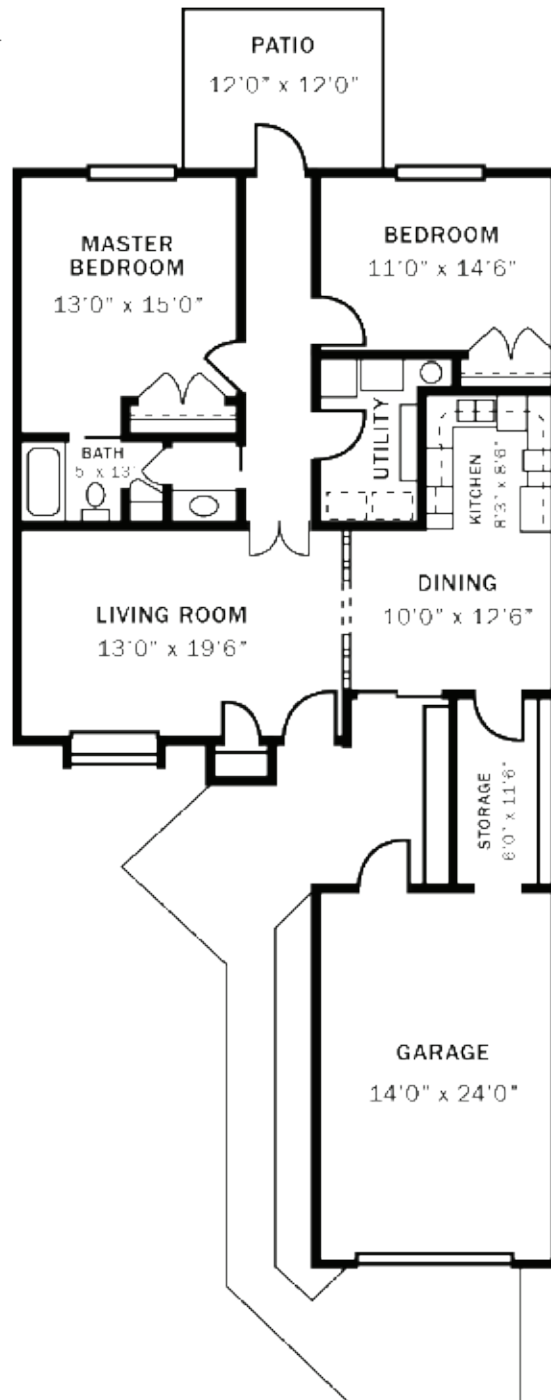

FLOOR PLANS

Lady Wynn

One Bedroom/
One Bath
Approx. 834 sq. ft.

Floor plans may vary.

FOXWOOD SPRINGS
SENIOR LIVING

FLOOR PLANS

Lady Merle

Two Bedroom/One Bath
Approx. 1,106 sq. ft.

Floor plans may vary.

FLOOR PLANS

Lady Ruth

Two Bedroom/Two Bath
Approx. 1,106 sq. ft.

Floor plans may vary.

FLOOR PLANS

Sir Thomas

Two Bedroom/One Bath
Approx. 1,128 sq. ft.

Floor plans may vary.

FLOOR PLANS

Sir James

Two Bedroom/Two Bath
Approx. 1,230 sq. ft.

Floor plans may vary.

FLOOR PLANS

Sir Richard

Two Bedroom/
One and a half Bath
Approx. 1,258 sq. ft.

Floor plans may vary.

FLOOR PLANS

Lady Dean

Two Bedroom/Two Bath
Approx. 1,274 sq. ft.

Floor plans may vary.

FLOOR PLANS

Lady Lee

Two Bedroom/Two Bath
Approx. 1,302 sq. ft.